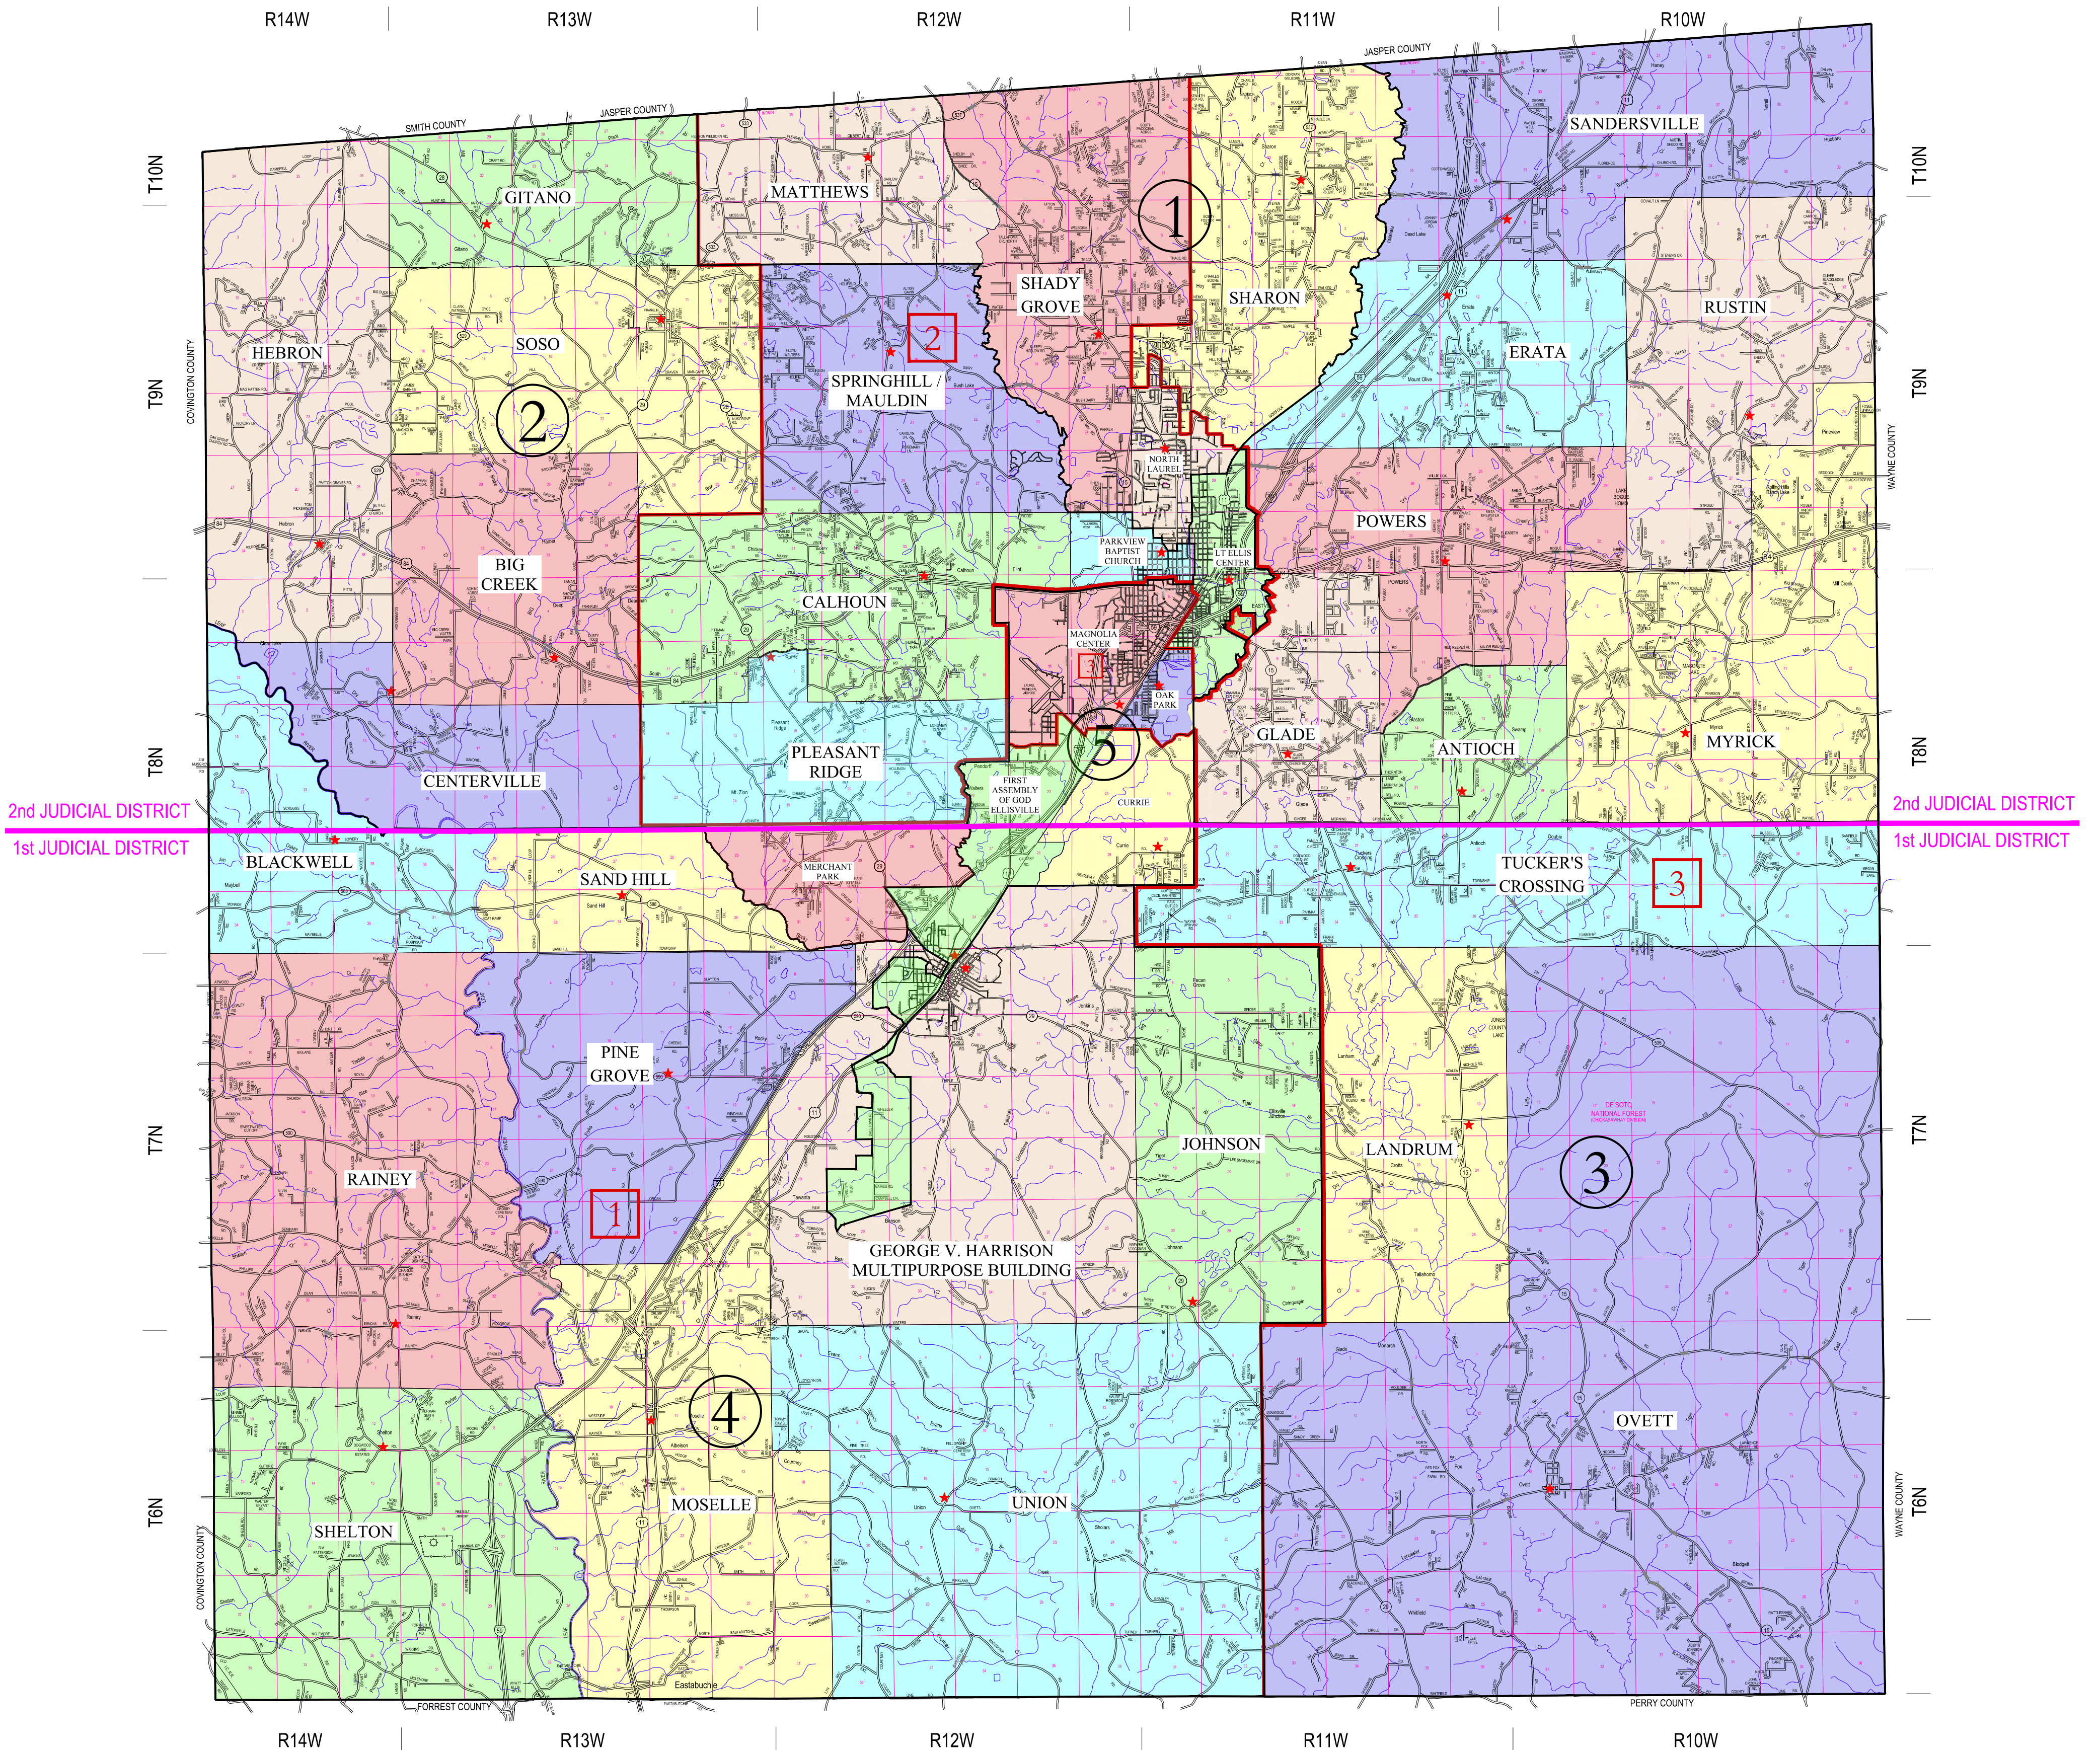

JONES COUNTY, MISSISSIPPI

VOTING PRECINCT MAP

LEGEND

COUNTY DISTRICT NUMBER

POLLING LOCATION

JUSTICE COURT DISTRICT NUMBER

JUSTICE COURT BOUNDARY

DISTRICT	PRECINCT NAME	POLLING LOCATION	ADDRESS OF POLLING LOCATION
①	NORTH LAUREL	VOTING PRECINCT	2908 AUDUBON DRIVE, LAUREL, MS 39440
	SHADY GROVE	ELEMENTARY SCHOOL	4524 HIGHWAY 15 NORTH, LAUREL, MS 39443
	SHARON	COMMUNITY CENTER	924 SHARON MOSS ROAD, LAUREL, MS 39443
	MATTHEWS	COMMUNITY CENTER	383 MATTHEWS ROAD, LAUREL, MS 39443
②	BIG CREEK	COMMUNITY CENTER	6518 HWY. 84 WEST, SOSO, MS 39480
	CALHOUN	COMMUNITY CENTER	5195 HWY. 84 WEST, LAUREL, MS 39443
	CENTERVILLE	COMMUNITY CENTER	78 DUSTY ROAD, SOSO, MS 39480
	PARKVIEW BAPTIST CHURCH	FAMILY LIFE CENTER	930 NORTH 10TH AVE., LAUREL, MS 39440
	GITANO	COMMUNITY CENTER	18 SPILLWAY ROAD, TAYLORSVILLE, MS 39168
	HEBRON	COMMUNITY CENTER	5 HEBRON CENTERVILLE ROAD, SOSO, MS 39480
	PLEASANT RIDGE	COMMUNITY CENTER	14 HOLLY ROAD, LAUREL, MS 39443
	MERCHANT PARK	COMMUNITY CENTER	198 GRAVES ROAD, ELLISVILLE, MS 39437
	SOSO	COMMUNITY CENTER	1131 HWY. 28 WEST, SOSO, MS 39480
SPRINGHILL / MAULDIN	COMMUNITY CENTER	600 SPRINGHILL ROAD, LAUREL, MS 39443	
③	ERATA	COMMUNITY CENTER	35 ERATA ROAD, LAUREL, MS 39443
	GLADE	COMMUNITY CENTER	36 DOG LEG ROAD, LAUREL, MS 39443
	MYRICK	COMMUNITY CENTER	995 FREEDOM ROAD, LAUREL, MS 39443
	POWERS	COMMUNITY CENTER	12 KEAHEY GORE ROAD, LAUREL, MS 39443
	OVETT	COMMUNITY CENTER	3 UPPER OVETT ROAD, OVETT, MS 39464
	RUSTIN	COMMUNITY CENTER	602 POOLE CREEK ROAD, LAUREL, MS 39443
④	SANDERSVILLE	COMMUNITY CENTER	1128 HAWKES ROAD, SANDERSVILLE, MS 39477
	TUCKER'S CROSSING	COMMUNITY CENTER	7 ORANGE DRIVE, LAUREL, MS 39443
	ANTIOCH	COMMUNITY CENTER	288 ANTIOCH DRIVE, LAUREL, MS 39443
	LANDRUM	COMMUNITY CENTER	2330 HIGHWAY 15 SOUTH, OVETT, MS 39464
	BLACKWELL	BOGGY FIRE DEPARTMENT	353 OAK BOWERY ROAD, ELLISVILLE, MS 39437
	GEORGE V. HARRISON MULTIPURPOSE BUILDING	COMMUNITY CENTER	206 NORTH CHURCH STREET, ELLISVILLE, MS 39437
⑤	JOHNSON	COMMUNITY CENTER	17 LYON RANCH ROAD, ELLISVILLE, MS 39437
	MOSELLE	COMMUNITY CENTER	1117 MOSELLE ROAD, MOSELLE, MS 39459
	PINE GROVE	COMMUNITY CENTER	819 HIGHWAY 590, ELLISVILLE, MS 39437
	RAINEY	COMMUNITY CENTER	566 RAINEY ROAD, MOSELLE, MS 39459
	SAND HILL	COMMUNITY CENTER	83 SAND HILL CHURCH ROAD, ELLISVILLE, MS 39437
	SHELTON	COMMUNITY CENTER	2286 MONROE ROAD, MOSELLE, MS 39459
⑤	FIRST ASSEMBLY OF GOD ELLISVILLE	COMMUNITY CENTER	310 HIGHWAY 11 NORTH, ELLISVILLE, MS 39437
	MAGNOLIA CENTER	COMMUNITY CENTER	1457 ELLISVILLE BLVD., LAUREL, MS 39440
	I.T. ELLIS CENTER	COMMUNITY CENTER	200 VICTORIA AVE., LAUREL, MS 39440
	OAK PARK	OAK PARK FIELD HOUSE	1542 QUEENSBURG AVE., LAUREL, MS 39440
	CURRIE	COMMUNITY CENTER	447 CURRIE ROAD, ELLISVILLE, MS 39437