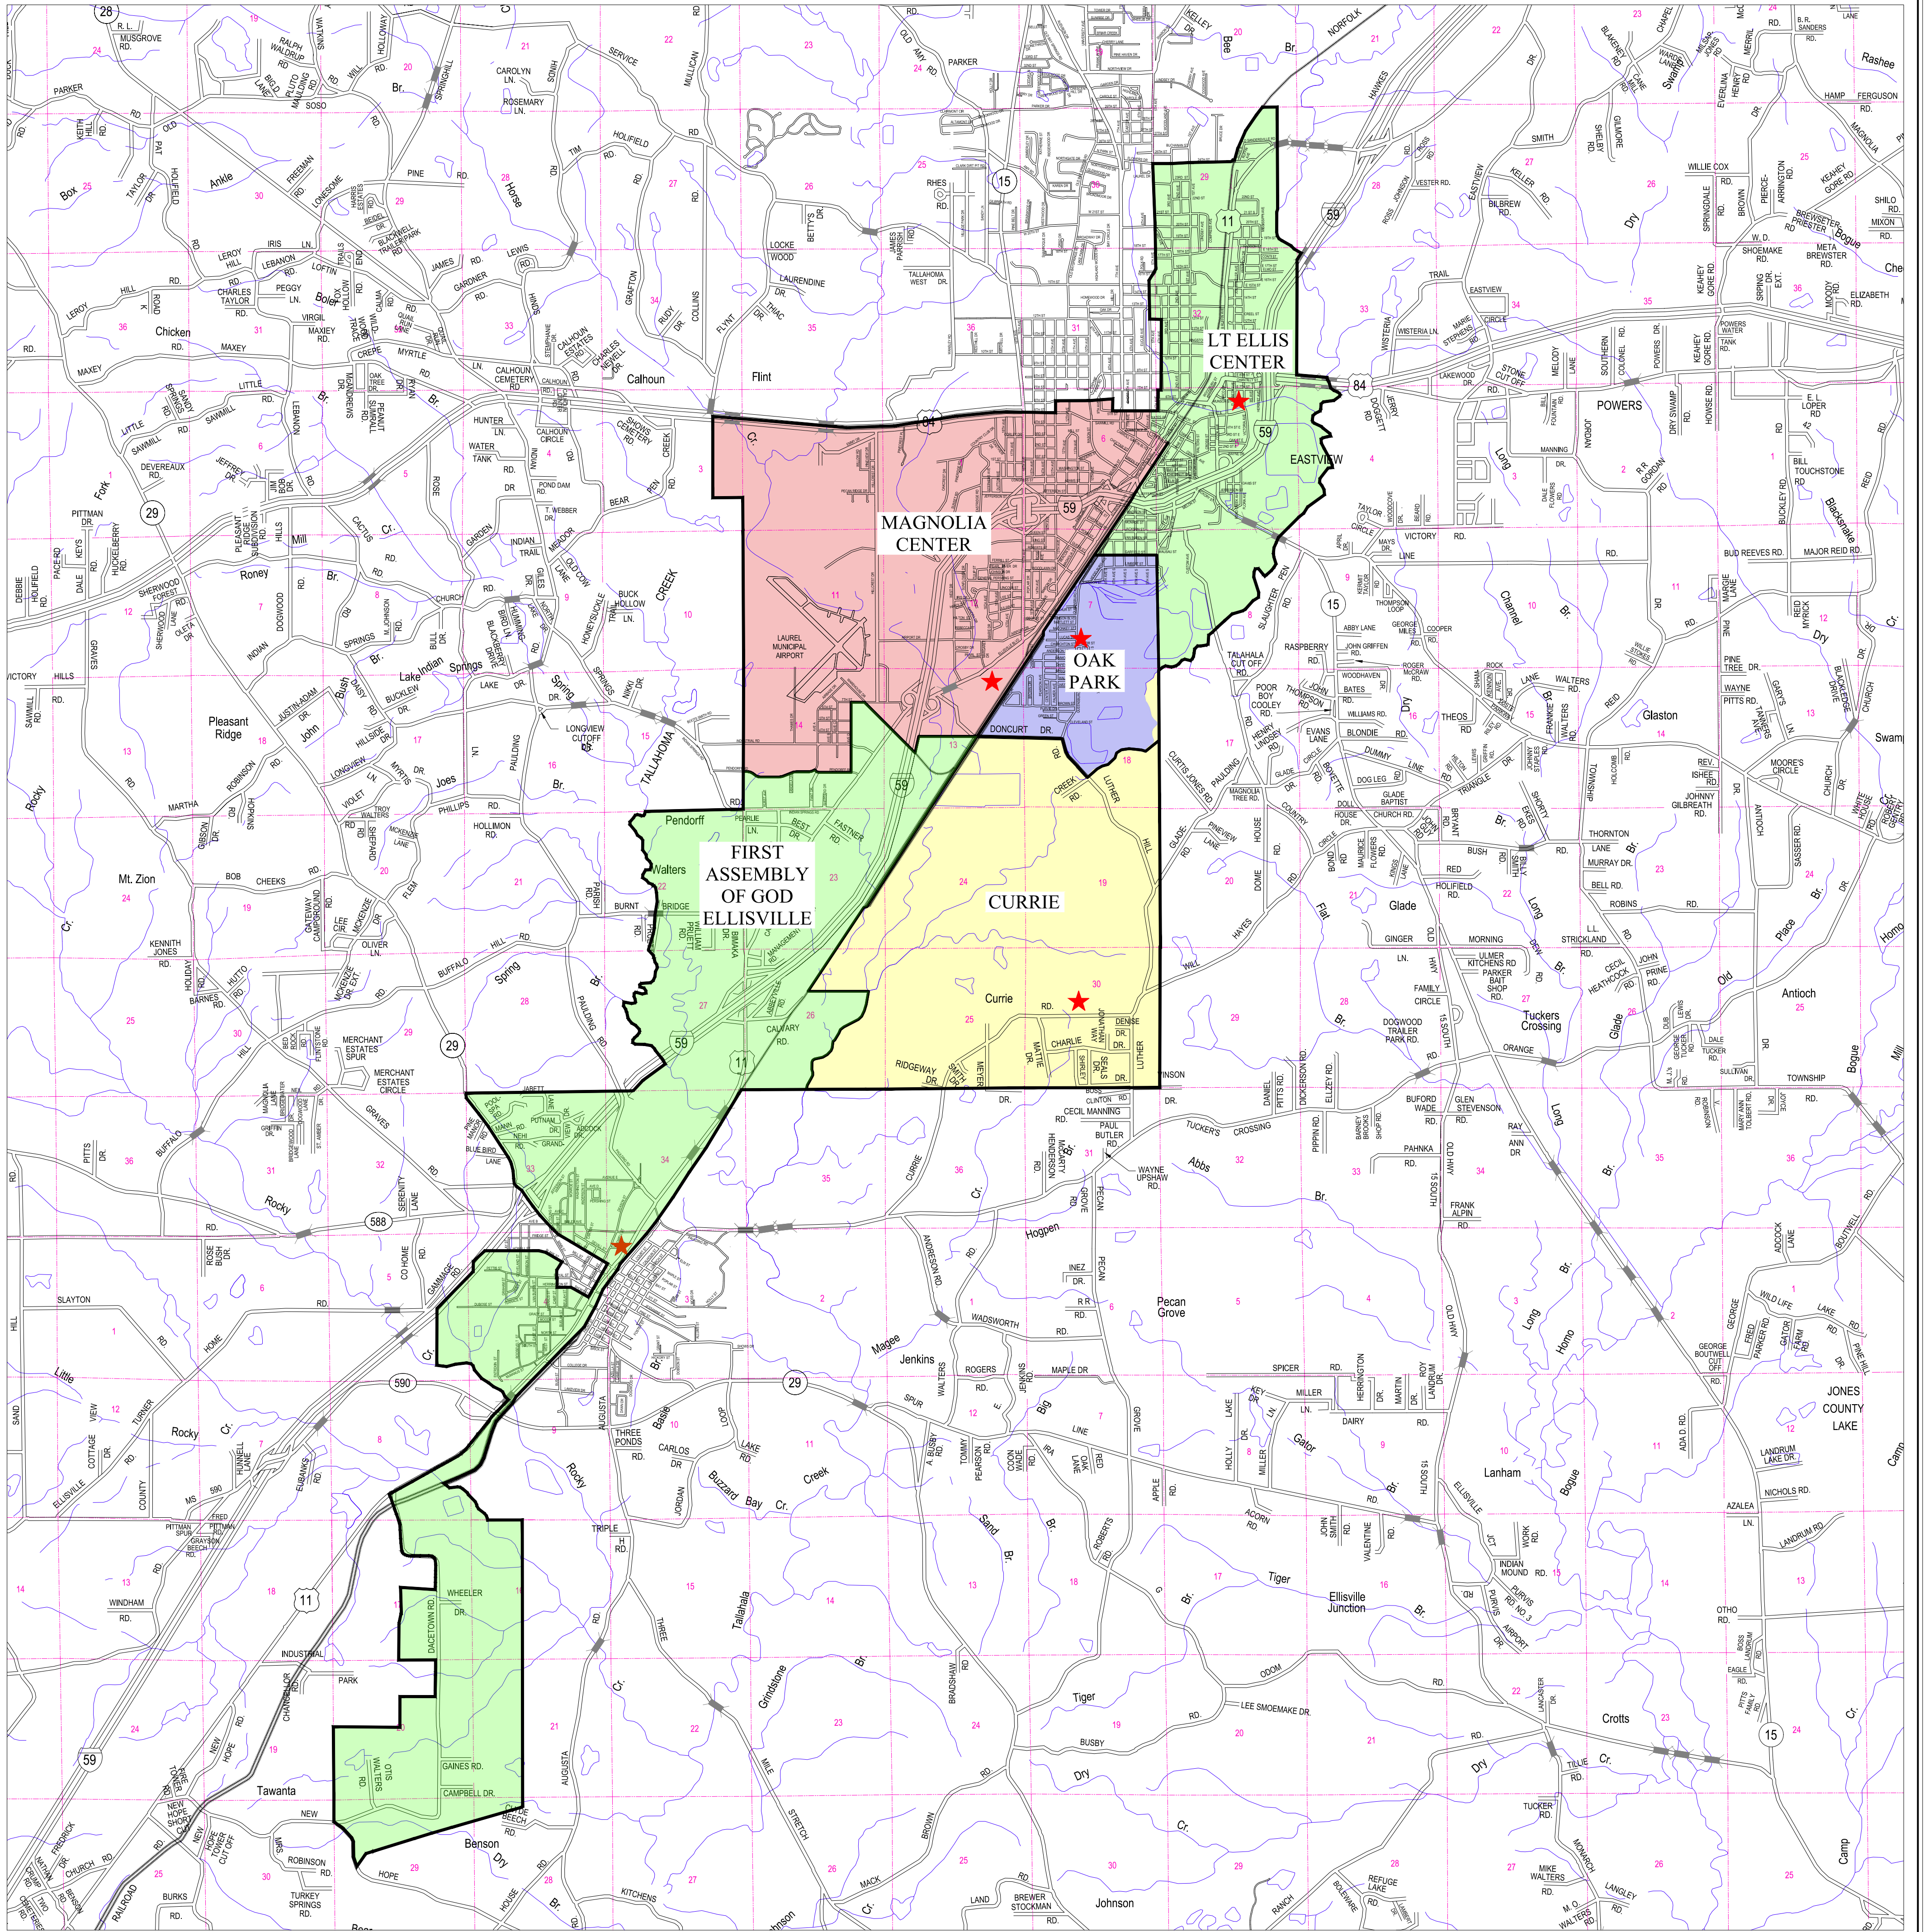

JONES COUNTY, MISSISSIPPI

VOTING PRECINCT MAP - DISTRICT 5

LEGEND

★ POLLING LOCATION

— DISTRICT BOUNDARY LINE

PRECINCT NAME	POLLING LOCATION	ADDRESS OF POLLING LOCATION
FIRST ASSEMBLY OF GOD ELLISVILLE	COMMUNITY CENTER	310 HIGHWAY 11 N, ELLISVILLE, MS 39437
MAGNOLIA CENTER	COMMUNITY CENTER	1457 ELLISVILLE BLVD, LAUREL, MS 39440
L.T. ELLIS CENTER	COMMUNITY CENTER	200 VICTORIA AVE, LAUREL, MS 39440
OAK PARK	COMMUNITY CENTER	1542 QUEENSBURG AVE, LAUREL, MS 39440
CURRIE	COMMUNITY CENTER	447 CURRIE ROAD ELLISVILLE, MS 39437

Jones County
District Index

ADOPTED NOVEMBER 7, 2022

DISTRICT 5

CNC
CHAS. N. CLARK ASSOC., LTD.
Consulting Engineers

714 Hillcrest Dr. • Laurel, MS 39440
601-649-5900 • (Fax) 601-649-5963