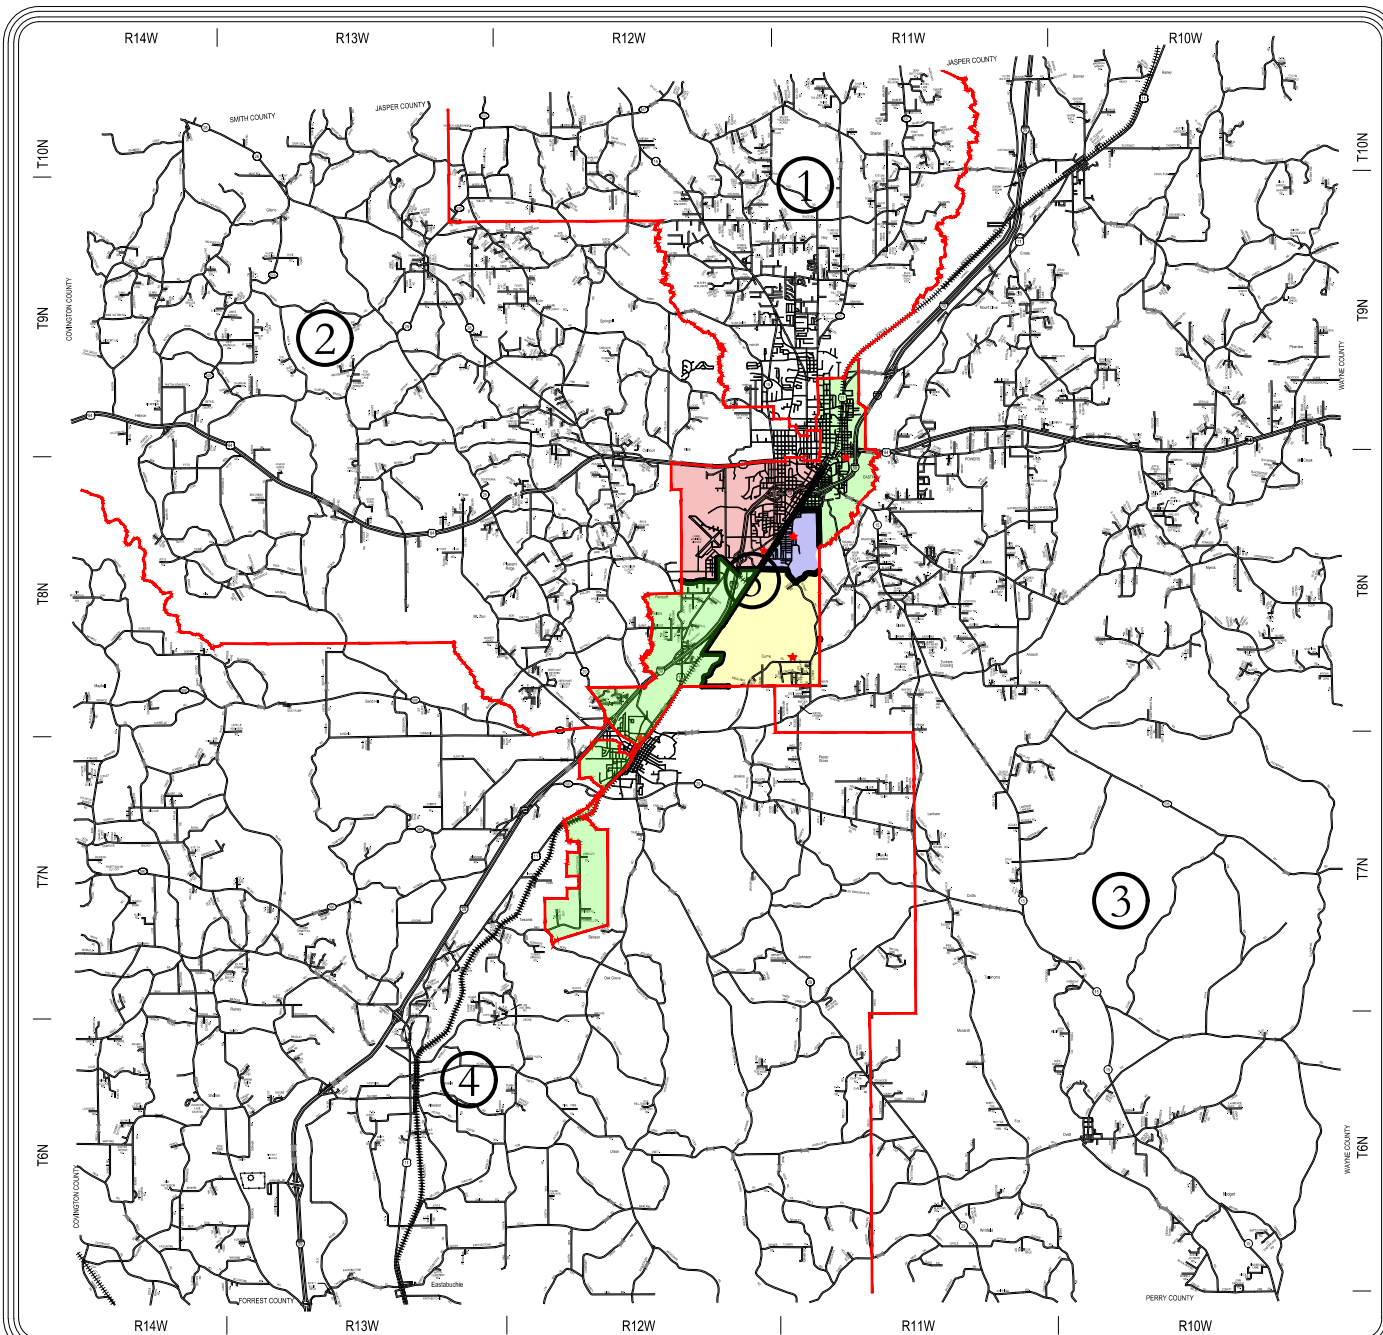

JONES COUNTY, MISSISSIPPI

VOTING PRECINCT MAP - DISTRICT 5

LEGEND

★ POLLING LOCATION

— DISTRICT BOUNDARY LINE

PRECINCT NAME	POLLING LOCATION	ADDRESS OF POLLING LOCATION
FIRST ASSEMBLY OF GOD ELLISVILLE	COMMUNITY CENTER	310 HIGHWAY 11 N, ELLISVILLE, MS 39437
MAGNOLIA CENTER	COMMUNITY CENTER	1457 ELLISVILLE BLVD, LAUREL, MS 39440
L.T. ELLIS CENTER	COMMUNITY CENTER	200 VICTORIA AVE, LAUREL, MS 39440
OAK PARK	COMMUNITY CENTER	1542 QUEENSBURG AVE, LAUREL, MS 39440
CURRIE	COMMUNITY CENTER	447 CURRIE ROAD ELLISVILLE, MS 39437

Jones County
District Index

ADOPTED NOVEMBER 7, 2022

DISTRICT 5

CNC
CHAS. N. CLARK ASSOC., LTD.
Consulting Engineers

714 Hillcrest Dr. • Laurel, MS 39440
601-649-5900 • (Fax) 601-649-5963