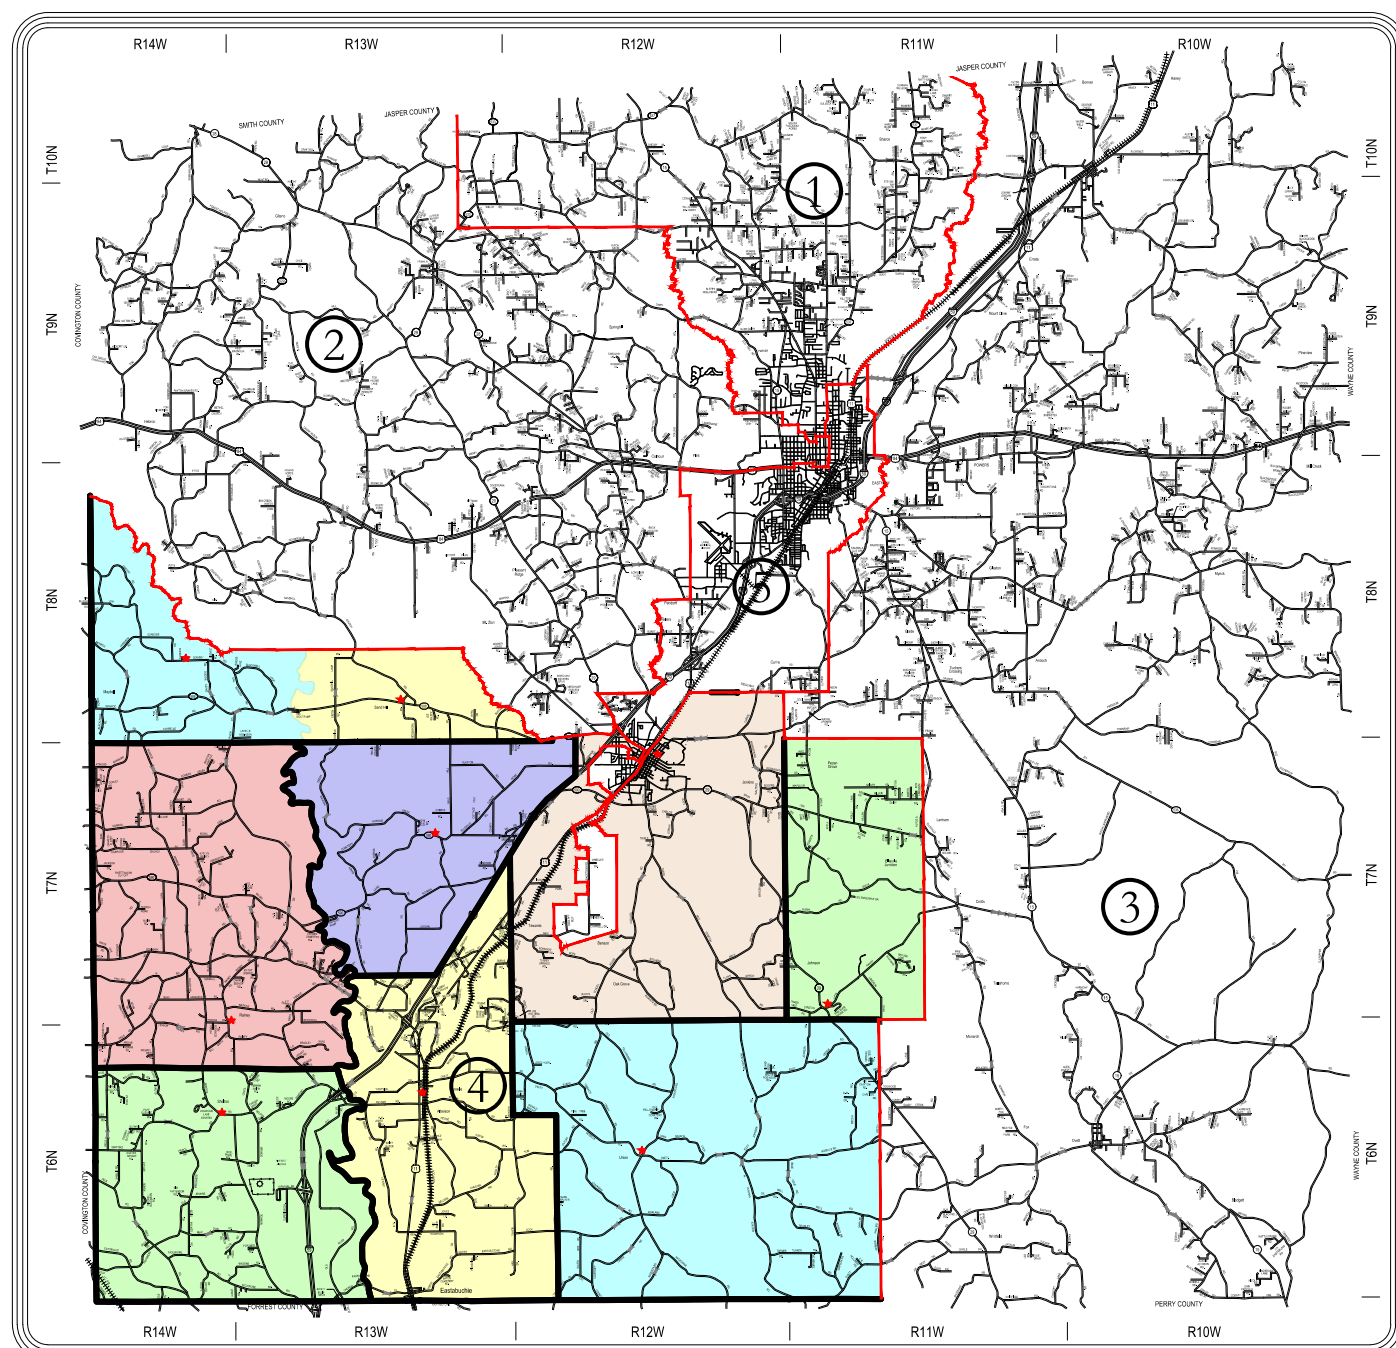

JONES COUNTY, MISSISSIPPI

VOTING PRECINCT MAP - DISTRICT 4

Jones County
District Index

LEGEND
 ★ POLLING LOCATION
 — DISTRICT BOUNDARY LINE

PRECINCT NAME	POLLING LOCATION	ADDRESS OF POLLING LOCATION
BLACKWELL	BOGGY FIRE DEPARTMENT	353 OAK BOWERY ROAD ELLISVILLE, MS 39437
GEORGE V. HARRISON MULTIPURPOSE BUILDING	COMMUNITY CENTER	206 N. CHURCH STREET ELLISVILLE, MS 39437
JOHNSON	COMMUNITY CENTER	17 LYON RANCH ROAD ELLISVILLE, MS 39437
MOSELLE	COMMUNITY CENTER	1117 MONROE ROAD MOSELLE, MS 39459
PINE GROVE	COMMUNITY CENTER	819 HIGHWAY 500 ELLISVILLE, MS 39437
RAINEY	COMMUNITY CENTER	566 RAINEY ROAD MOSELLE, MS 39459
SAND HILL	COMMUNITY CENTER	83 SAND HILL CHURCH ROAD ELLISVILLE, MS 39437
SHELTON	COMMUNITY CENTER	2286 MONROE ROAD MOSELLE, MS 39459
UNION	COMMUNITY CENTER	2869 AUGUSTA ROAD ELLISVILLE, MS 39437