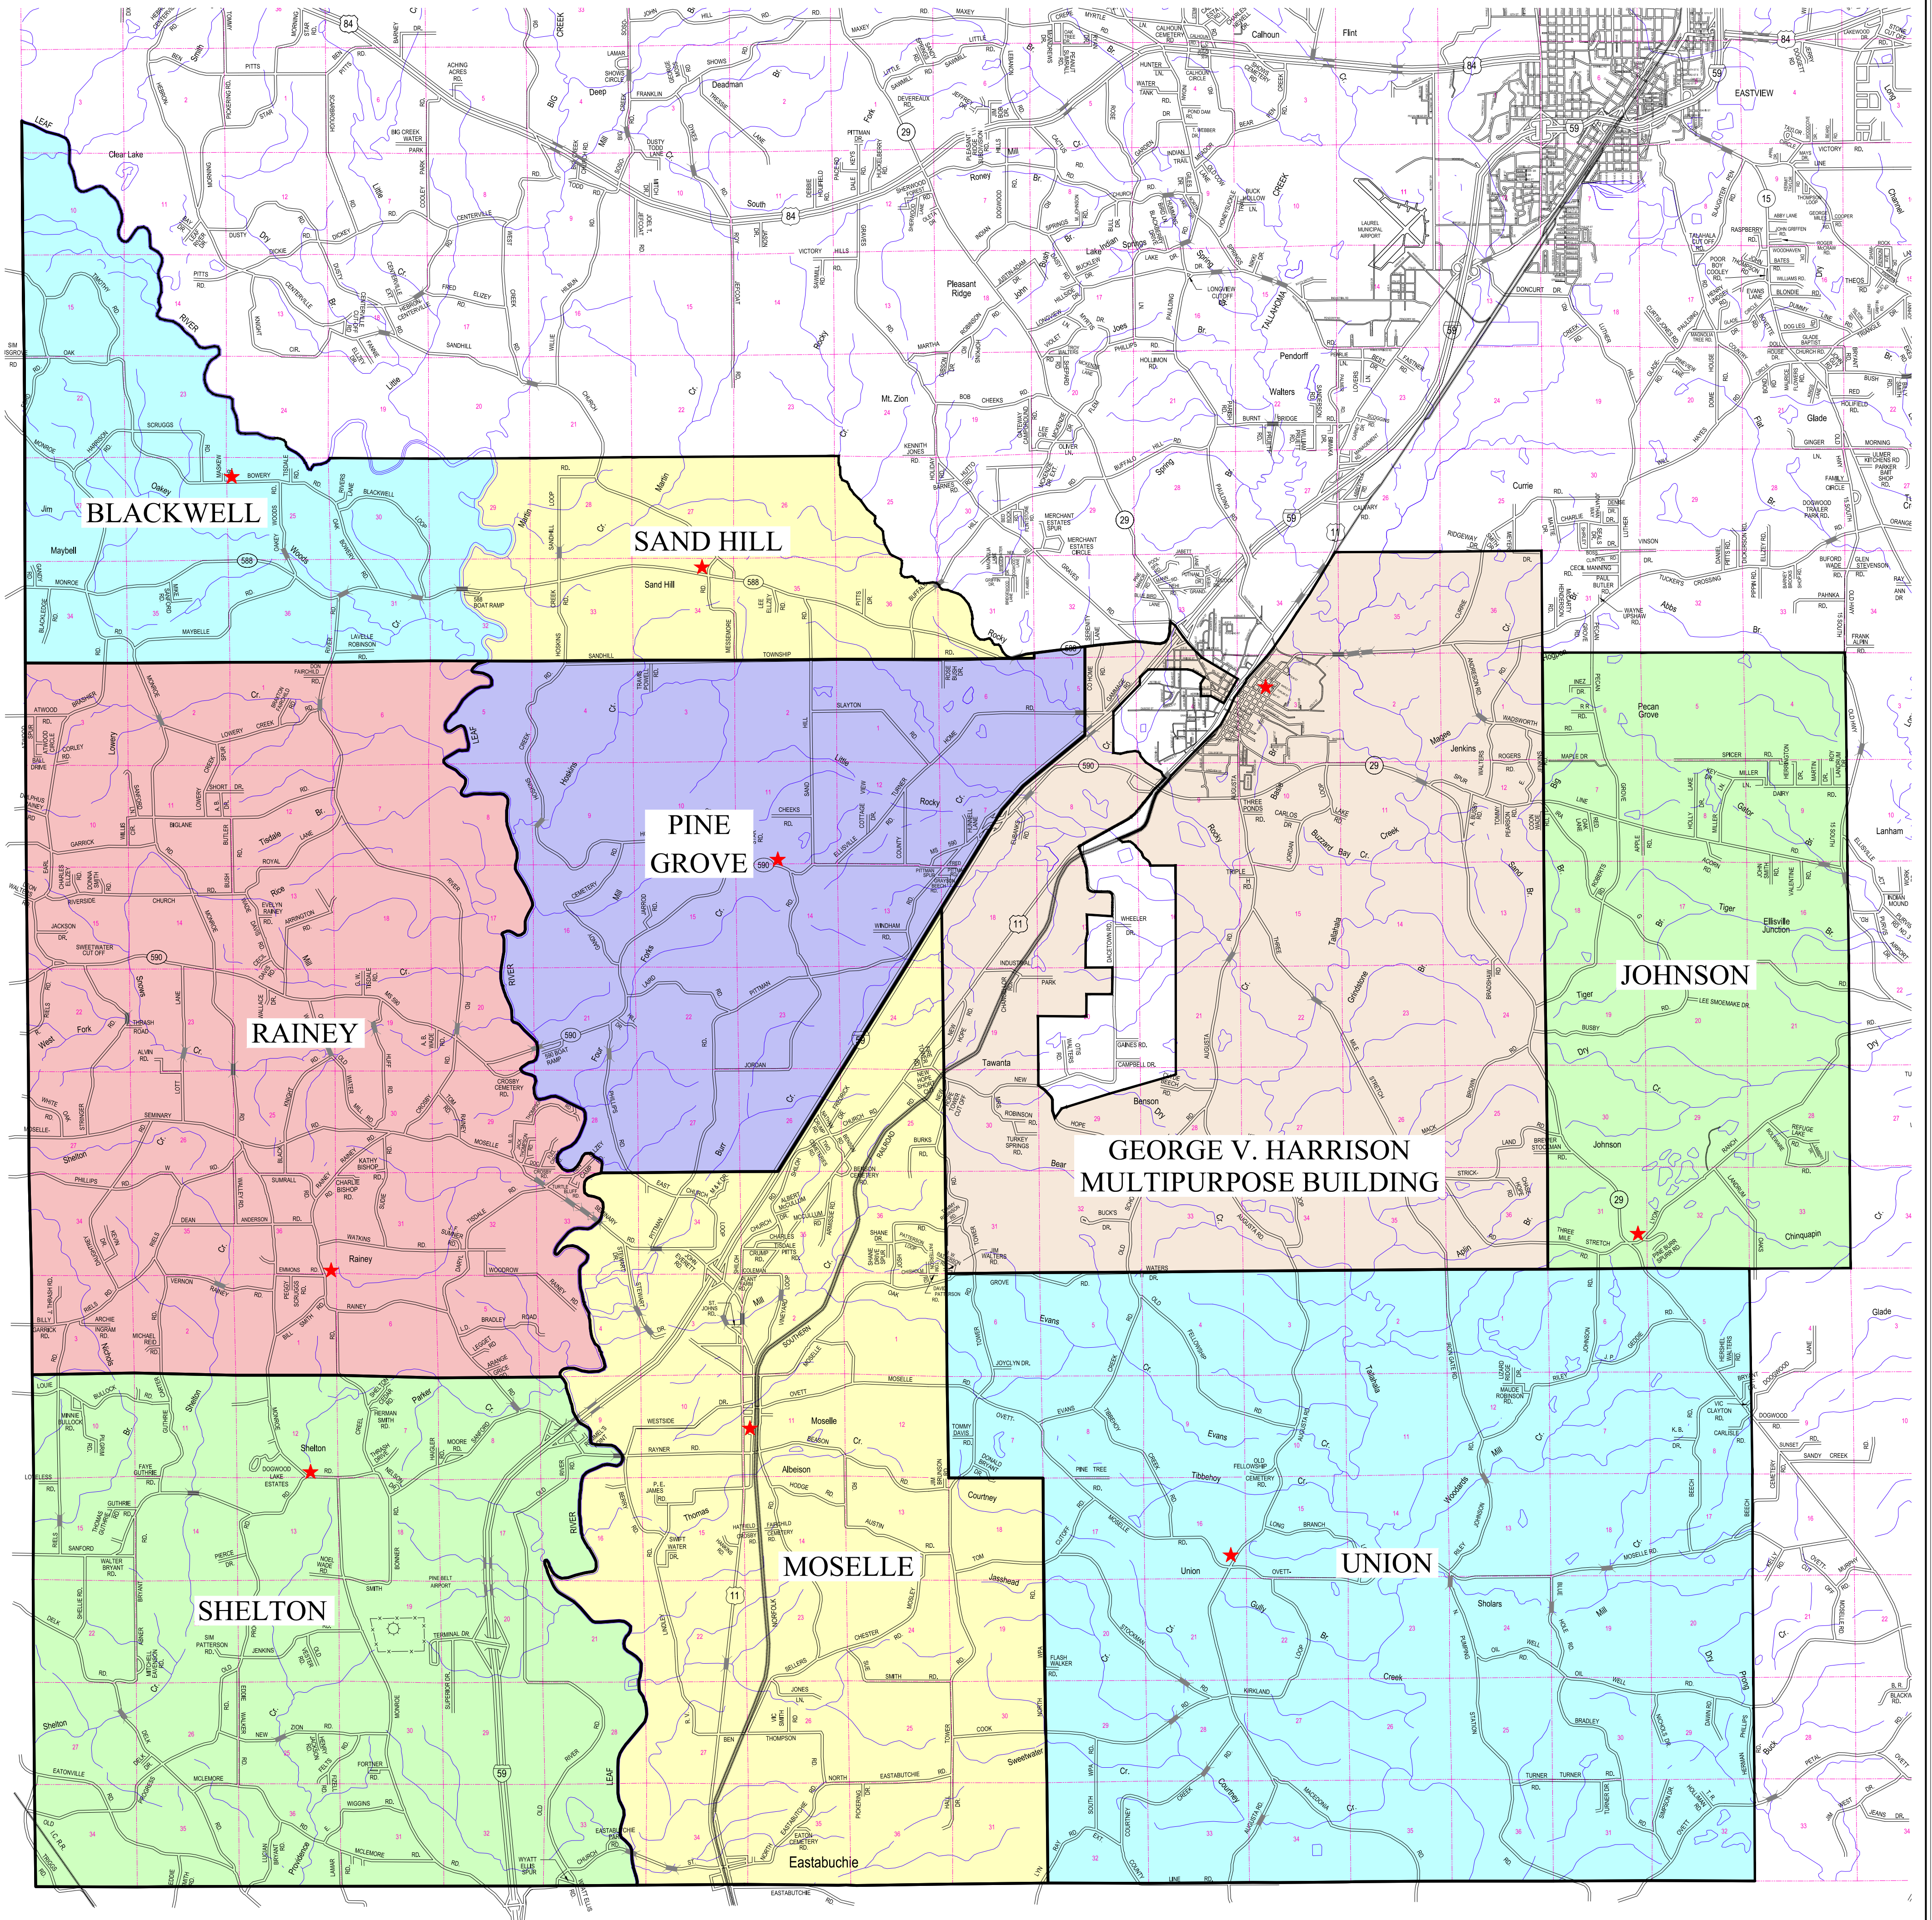

JONES COUNTY, MISSISSIPPI

VOTING PRECINCT MAP - DISTRICT 4

Jones County
District Index

LEGEND
 ★ POLLING LOCATION
 — DISTRICT BOUNDARY LINE

PRECINCT NAME	POLLING LOCATION	ADDRESS OF POLLING LOCATION
BLACKWELL	BOGGY FIRE DEPARTMENT	353 OAK BOWERY ROAD ELLISVILLE, MS 39437
GEORGE V. HARRISON MULTIPURPOSE BUILDING	COMMUNITY CENTER	206 N. CHURCH STREET ELLISVILLE, MS 39437
JOHNSON	COMMUNITY CENTER	17 LYON RANCH ROAD ELLISVILLE, MS 39437
MOSELLE	COMMUNITY CENTER	1117 MONROE ROAD MOSELLE, MS 39459
PINE GROVE	COMMUNITY CENTER	819 HIGHWAY 500 ELLISVILLE, MS 39437
RAINEY	COMMUNITY CENTER	566 RAINEY ROAD MOSELLE, MS 39459
SAND HILL	COMMUNITY CENTER	83 SAND HILL CHURCH ROAD ELLISVILLE, MS 39437
SHELTON	COMMUNITY CENTER	2286 MONROE ROAD MOSELLE, MS 39459
UNION	COMMUNITY CENTER	2869 AUGUSTA ROAD ELLISVILLE, MS 39437