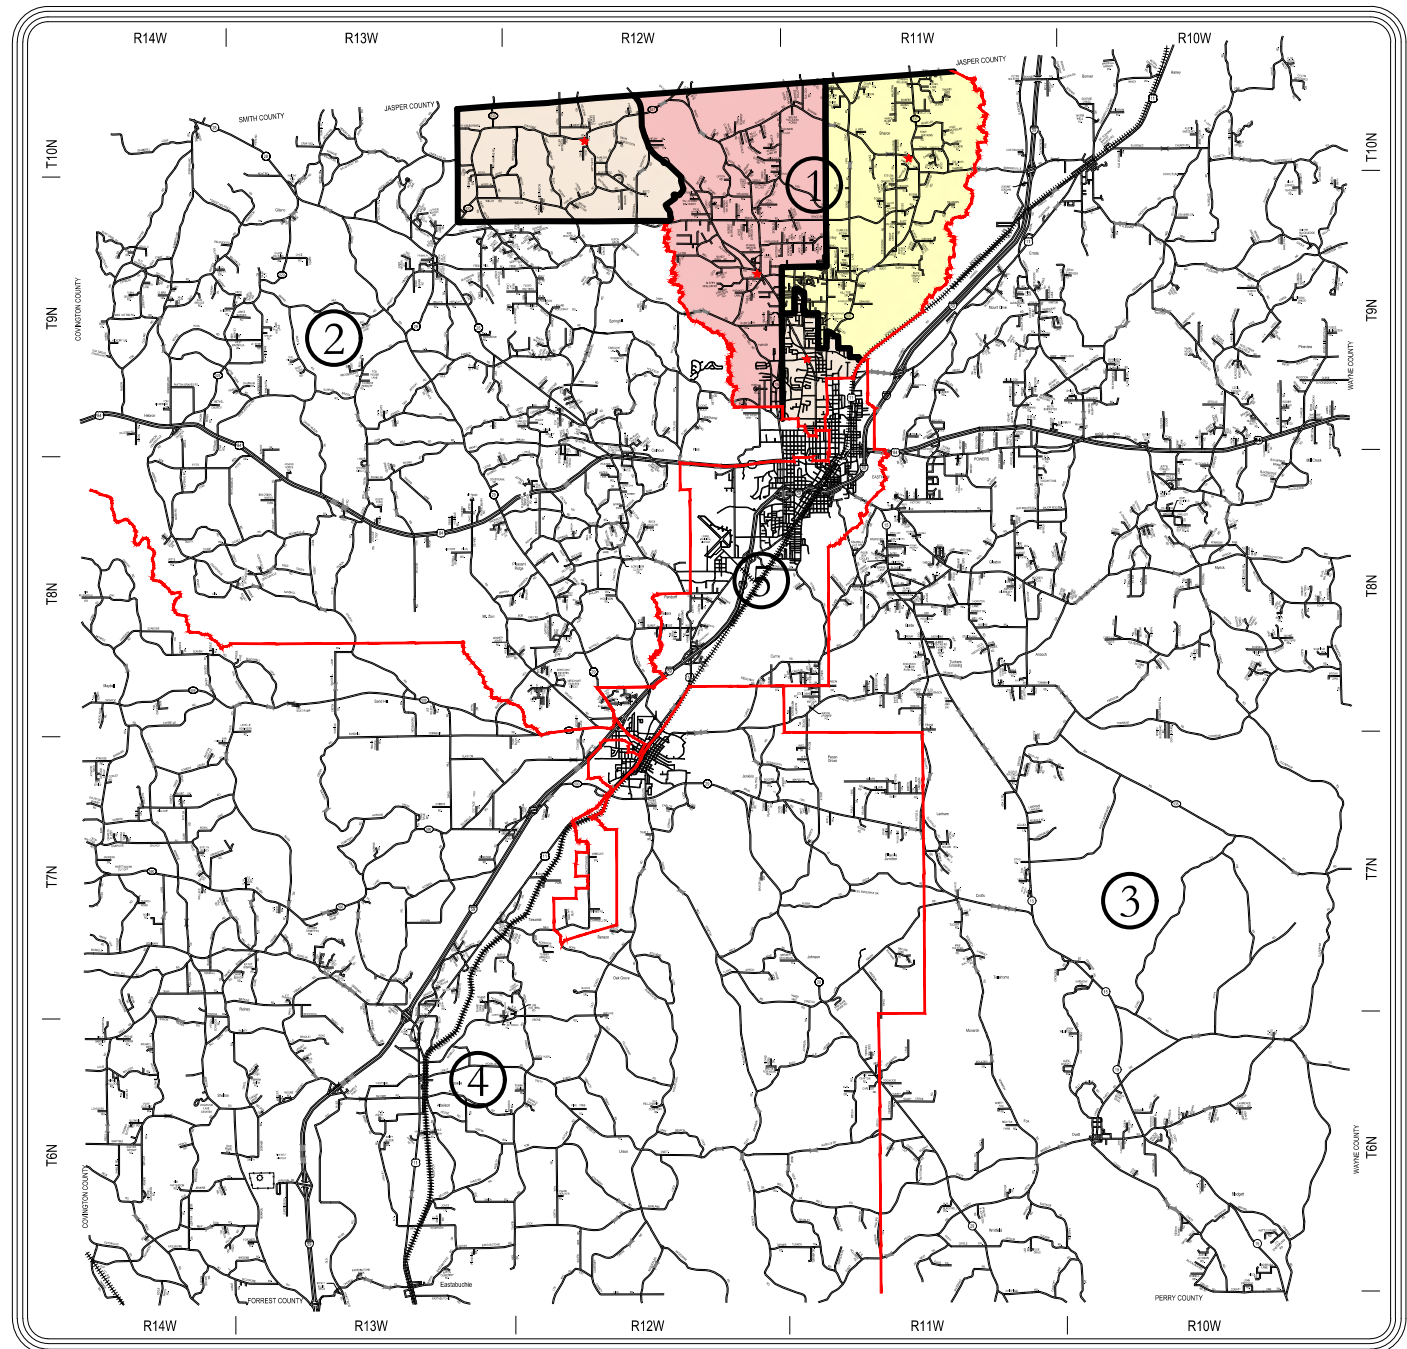

JONES COUNTY, MISSISSIPPI

VOTING PRECINCT MAP - DISTRICT 1

PRECINCT NAME	POLLING LOCATION	ADDRESS OF POLLING LOCATION
NORTH LAUREL	2908 AUDUBON DRIVE LAUREL, MS 39440	
SHADY GROVE	ELEMENTARY SCHOOL	4524 HIGHWAY 13 NORTH LAUREL, MS 39443
SHARON	COMMUNITY CENTER	924 SHARON MOSS ROAD LAUREL, MS 39443
MATTHEWS	COMMUNITY CENTER	383 MATTHEWS ROAD, LAUREL, MS 39443

LEGEND
 ★ POLLING LOCATION
 — DISTRICT BOUNDARY LINE

CNC
CHAS. N. CLARK ASSOC., LTD.
 Consulting Engineers

714 Hillcrest Dr. • Laurel, MS 39440
 601-649-5900 • (Fax) 601-649-5963

Jones County
 District Index

ADOPTED NOVEMBER 7, 2022

DISTRICT 1

CNC INTERNAL USE ONLY File Location: \\cnc\cnc\Projects\2022\Jones County\Drawings\JONES COUNTY VOTING PRECINCTS 2022 - Plan HOUSE AND SENATE.dwg
 Plotted by: Daniel Rasmussen