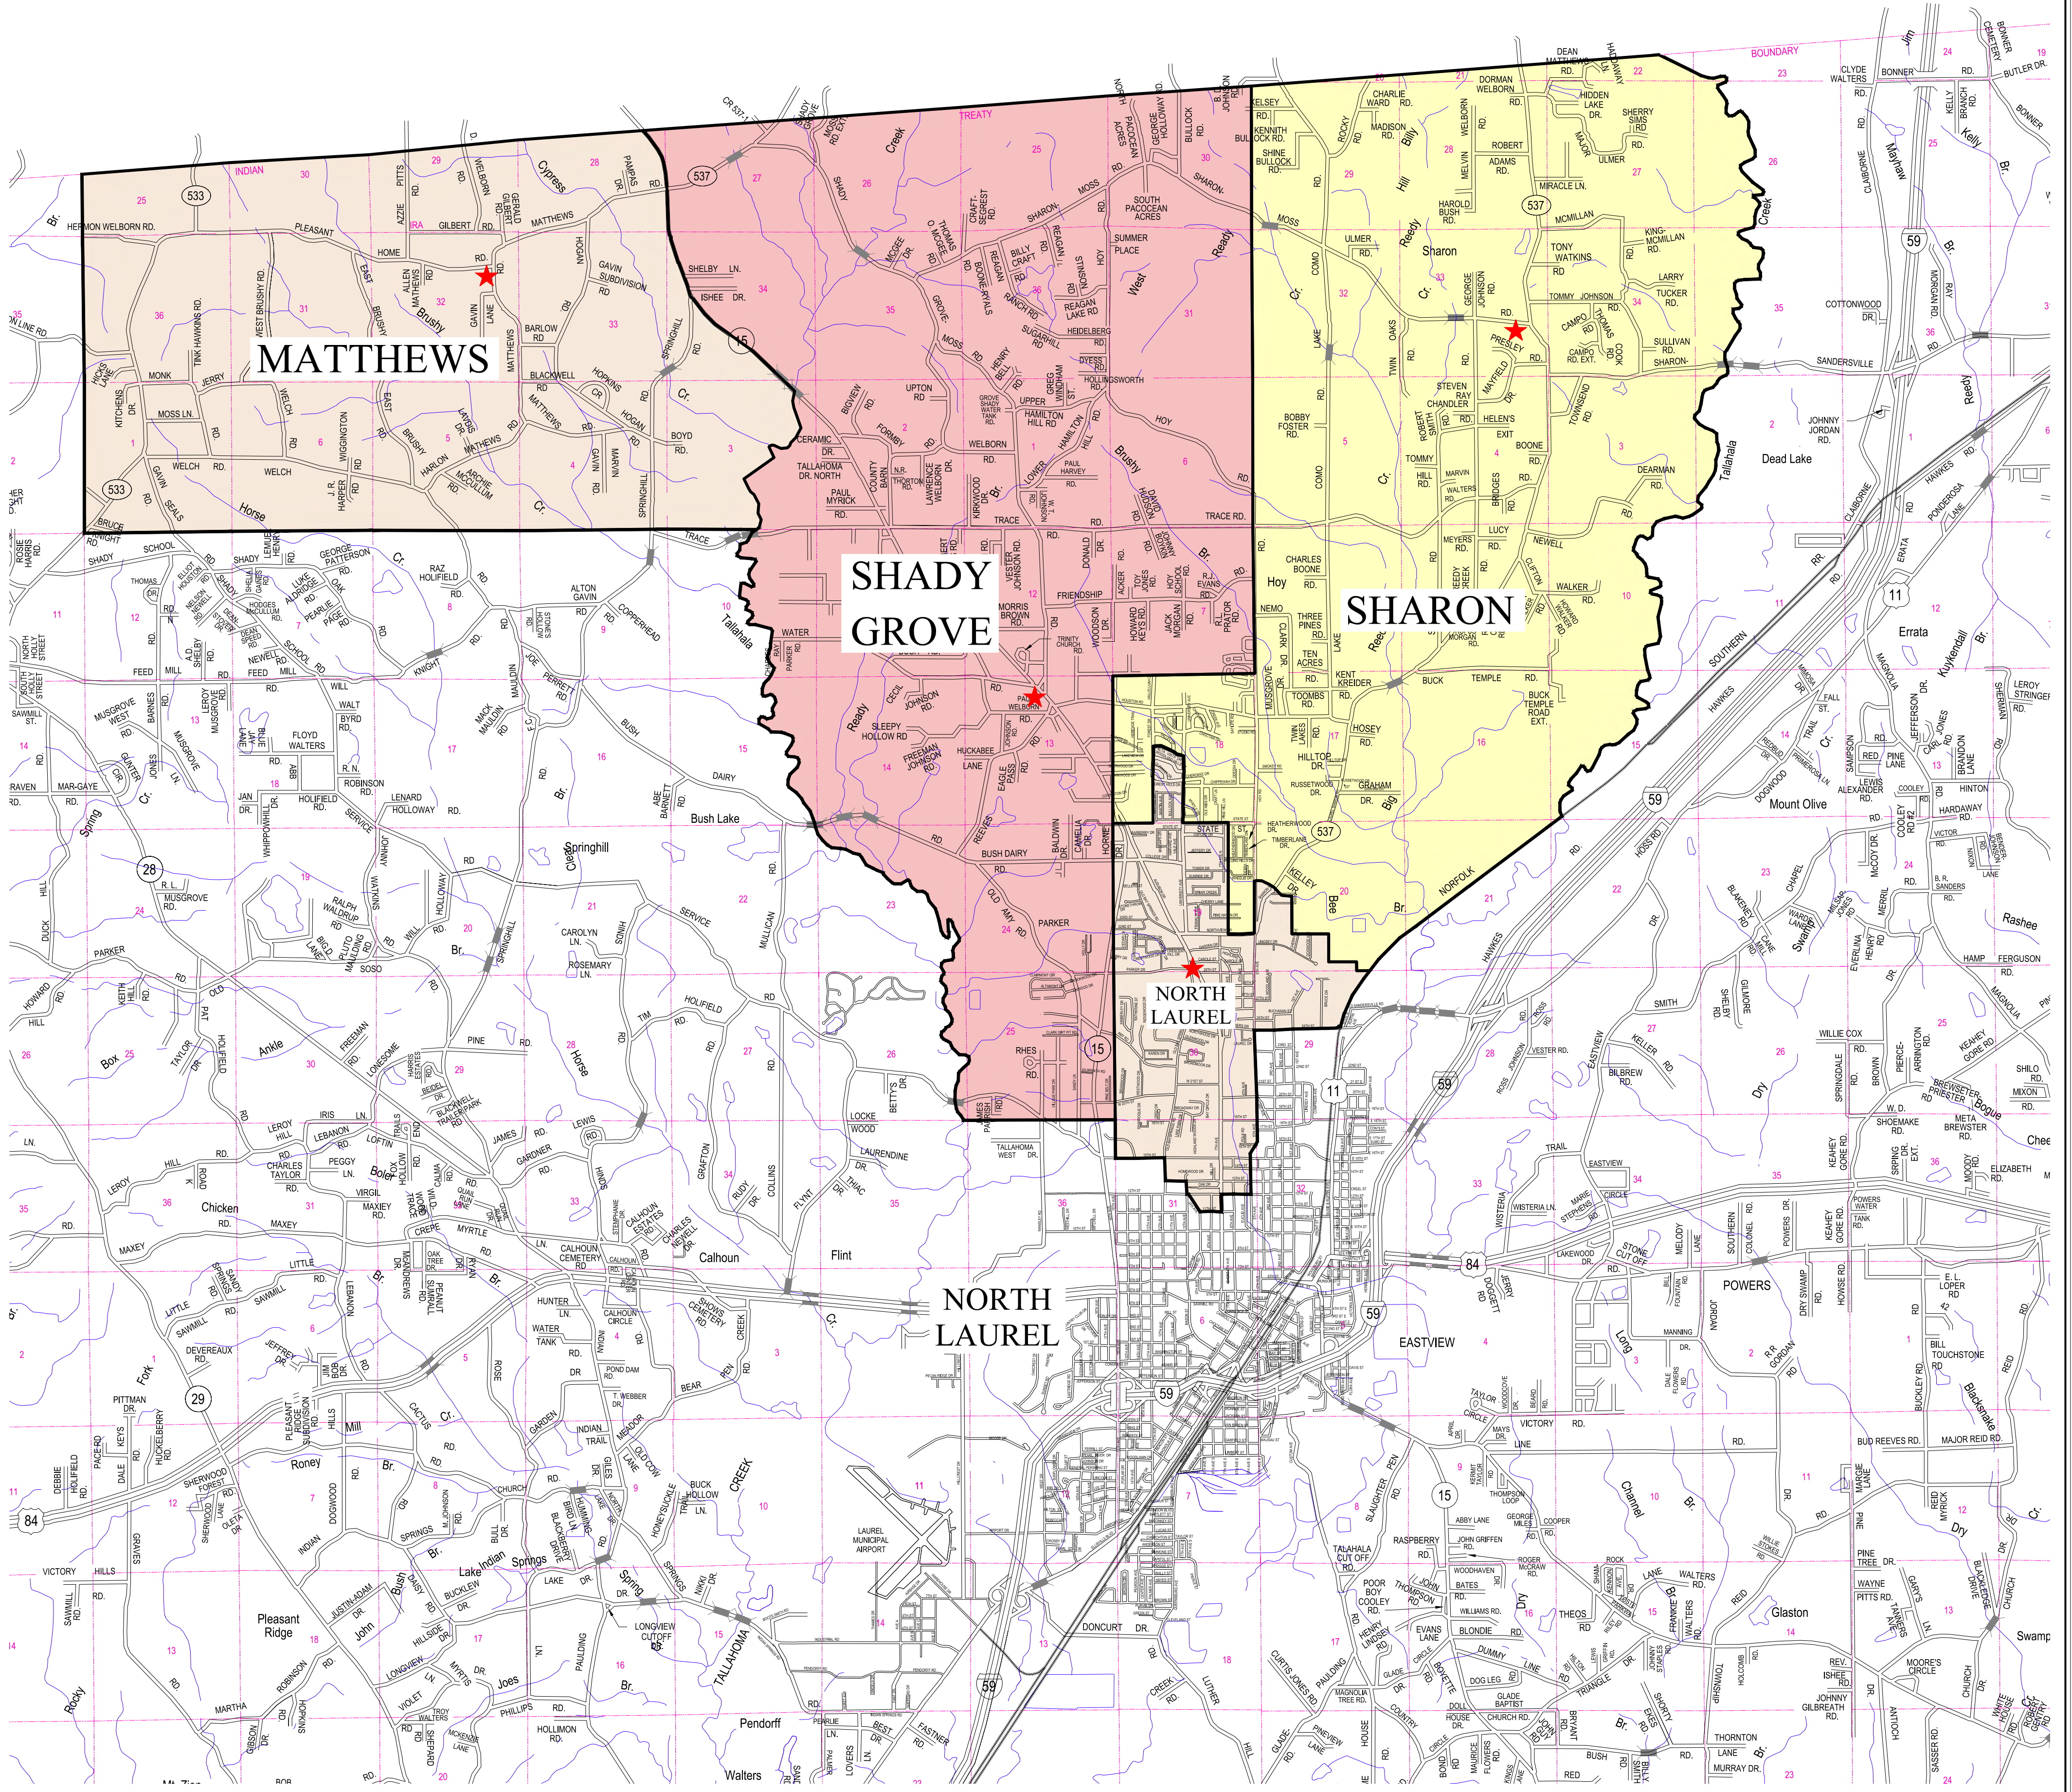

JONES COUNTY, MISSISSIPPI

VOTING PRECINCT MAP - DISTRICT 1

PRECINCT NAME	POLLING LOCATION	ADDRESS OF POLLING LOCATION
NORTH LAUREL	2908 AUDUBON DRIVE LAUREL, MS 39440	
SHADY GROVE	ELEMENTARY SCHOOL	4524 HIGHWAY 13 NORTH LAUREL, MS 39443
SHARON	COMMUNITY CENTER	924 SHARON MOSS ROAD LAUREL, MS 39443
MATTHEWS	COMMUNITY CENTER	383 MATTHEWS ROAD, LAUREL, MS 39443

LEGEND
 ★ POLLING LOCATION
 — DISTRICT BOUNDARY LINE

CNC
CHAS. N. CLARK ASSOC., LTD.
 Consulting Engineers

714 Hillcrest Dr. • Laurel, MS 39440
 601-649-5900 • (Fax) 601-649-5963

Jones County
 District Index

ADOPTED NOVEMBER 7, 2022

DISTRICT 1

CNC INTERNAL USE ONLY File Location: \\cnc\cnc\Projects\2022\Jones County\Drawings\JONES COUNTY VOTING PRECINCTS 2022 - Plan HOUSE AND SENATE.dwg
 Plotted by: Daniel Rasmussen